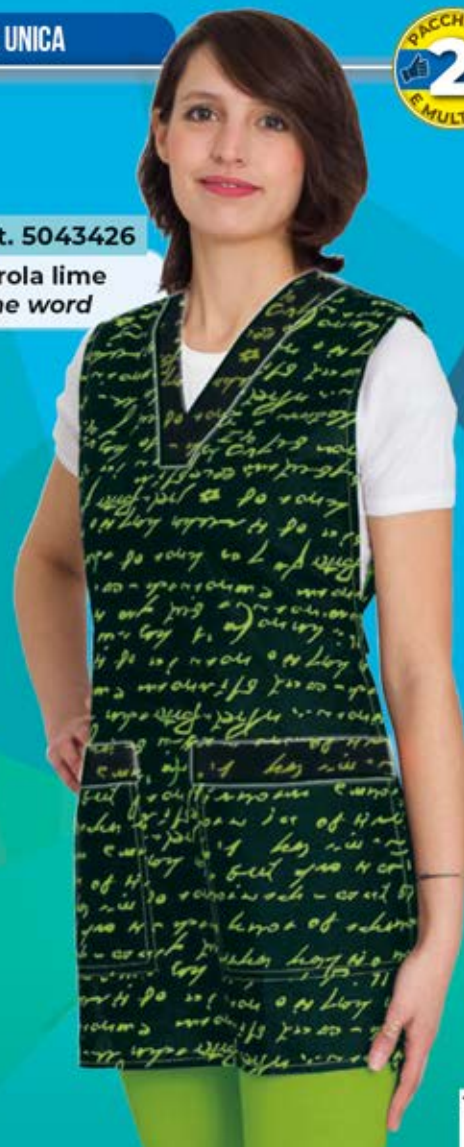

Art. 5043426
parola lime
lime word