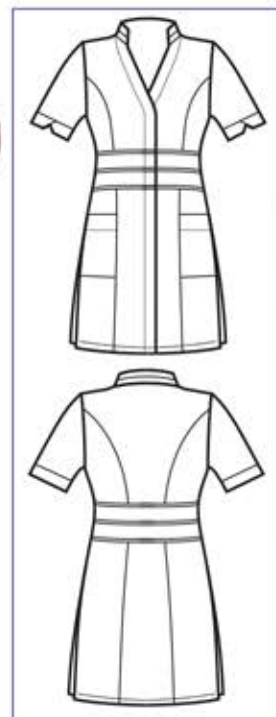

**CASACCA DONNA
BOHÈME**

NEW

004972
CASACCA CHEYENNE
100% polyester Bohème
180 gr/m²
S • M • L • XL • XXL
NERO + LUREX SILVER

**BOTTONI A
PRESSIONE
SNAPS**

BOHÈME

LO STRETCH
LAVA E INDOSSA
CHE RESPIRA

*STRETCH FABRIC
WASH & WEAR
THAT BREATHES*