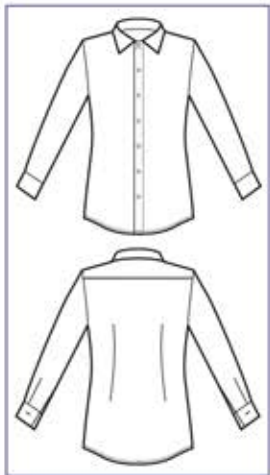

**061511
CAMICIA NEVADA
UNISEX
SUPER DRY LIGHT**
100% polyester
super dry light
85 gr/m²
S • M • L • XL • XXL
NERO

**061511M
CAMICIA NEVADA UNISEX
SUPER DRY LIGHT**
MEZZA MANICA
HALF SLEEVE
100% polyester
super dry light
85 gr/m²
S • M • L • XL • XXL
NERO