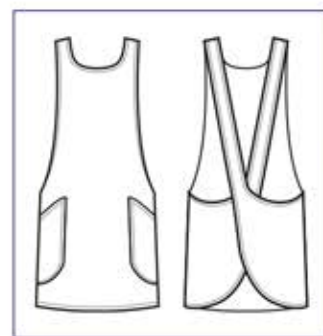

NEW

010410
SAKURA
100% polyester
220 gr/m²
BIANCO

112800
SNEAKER
UNISEX
COMFORT
(36 - 47)
MICROFIBRA
BIANCO