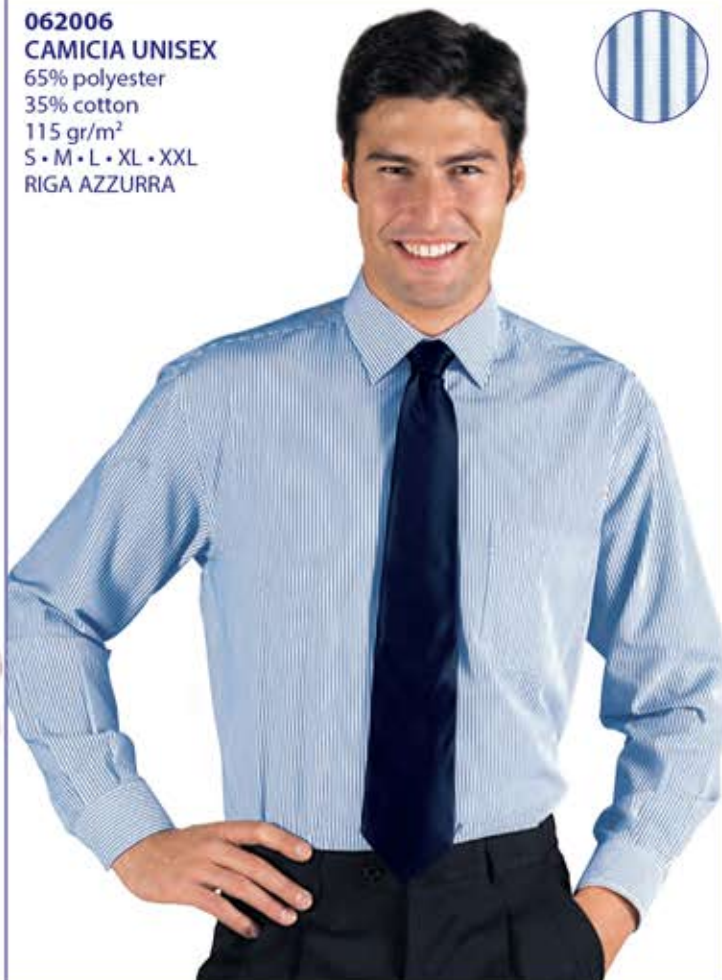

**062003M**  
**CAMICIA UNISEX**  
MEZZA MANICA  
HALF SLEEVE  
65% polyester  
35% cotton  
115 gr/m<sup>2</sup>  
S • M • L • XL • XXL  
RIGA BORDEAUX

**062006M**  
**CAMICIA UNISEX**  
MEZZA MANICA  
HALF SLEEVE  
65% polyester  
35% cotton  
115 gr/m<sup>2</sup>  
S • M • L • XL • XXL  
RIGA AZZURRA