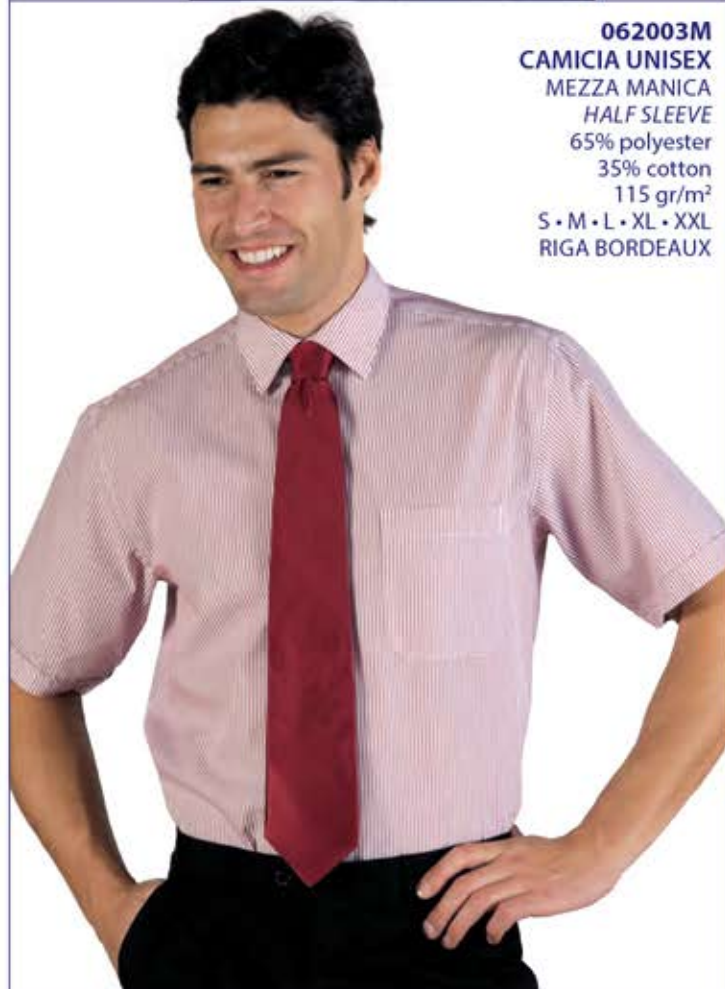

**062003M**  
**CAMICIA UNISEX**  
MEZZA MANICA  
HALF SLEEVE  
65% polyester  
35% cotton  
115 gr/m<sup>2</sup>  
S • M • L • XL • XXL  
RIGA BORDEAUX

**062006M**  
**CAMICIA UNISEX**  
MEZZA MANICA  
HALF SLEEVE  
65% polyester  
35% cotton  
115 gr/m<sup>2</sup>  
S • M • L • XL • XXL  
RIGA AZZURRA