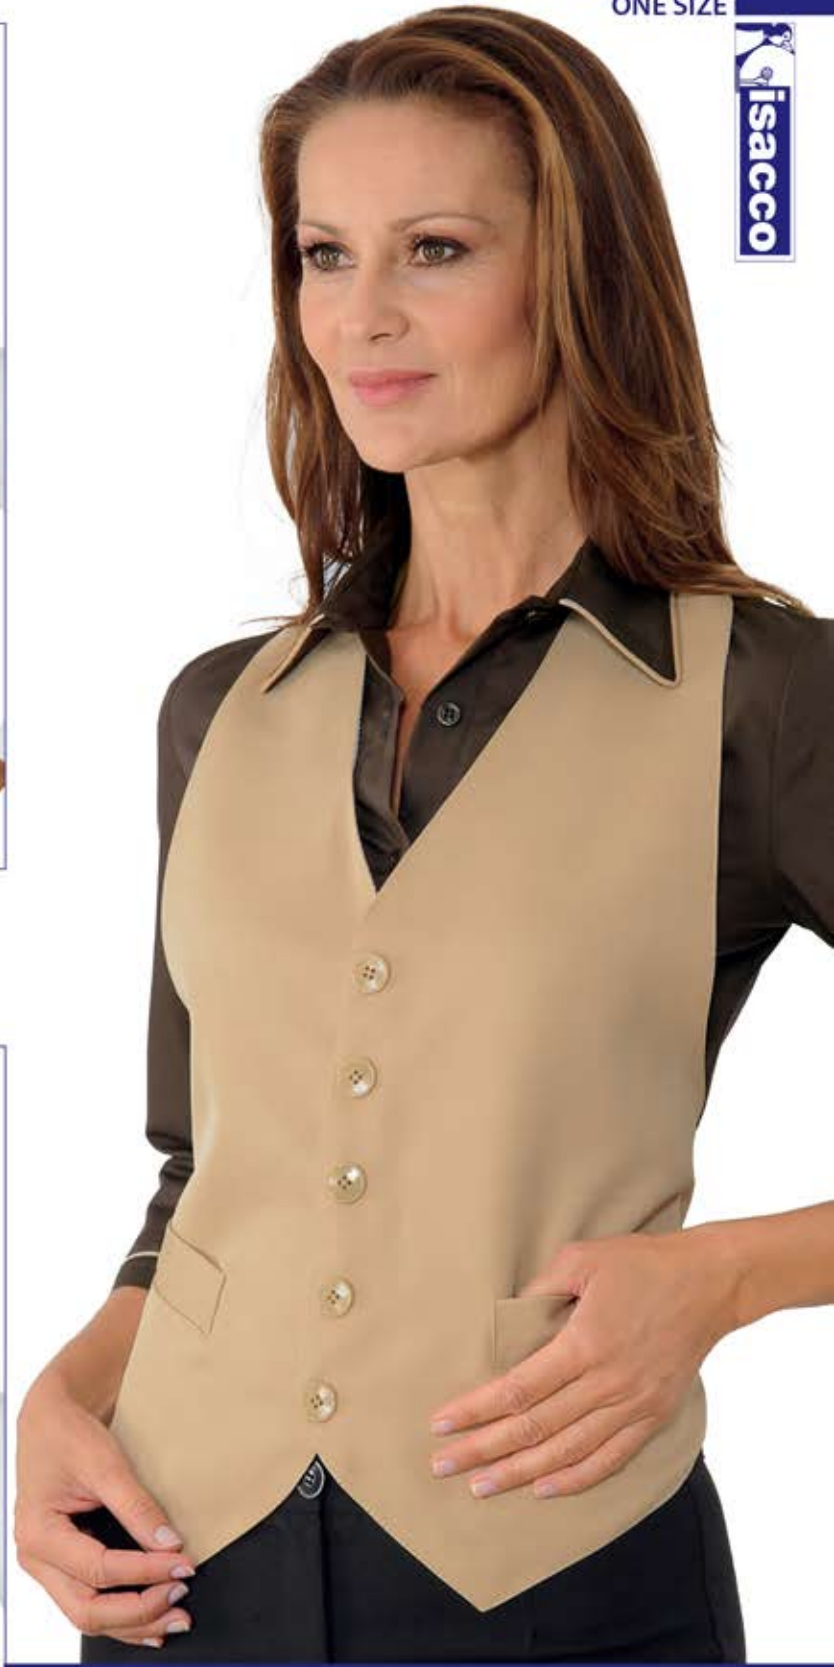

035015

100% polyester
220 gr/m²
BISCOTTO