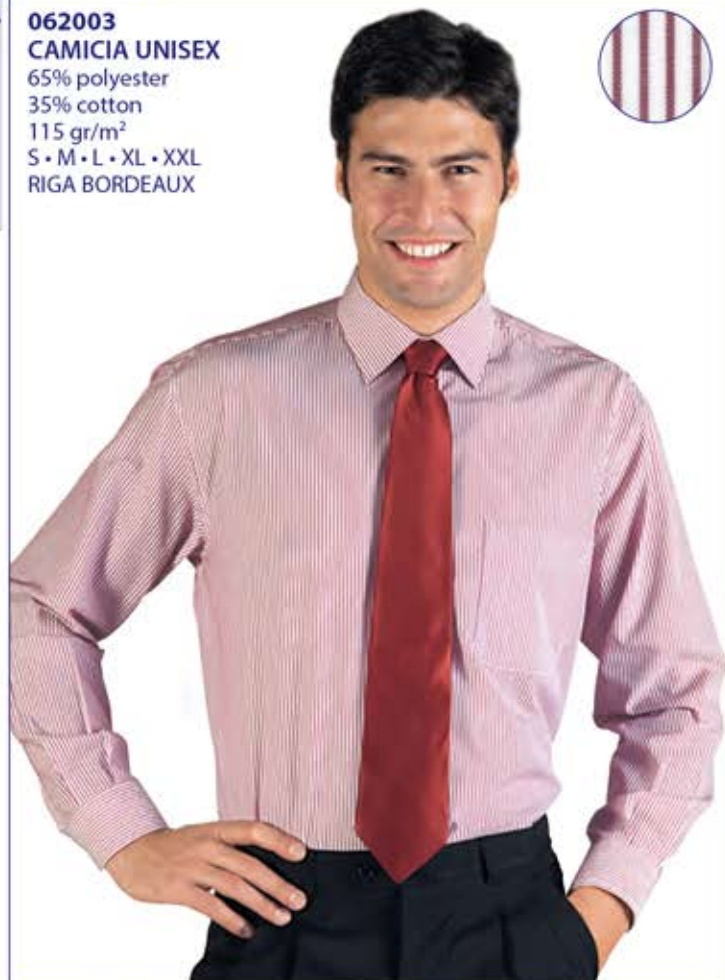

**CAMICIA UNISEX
COLOURS**

062003
CAMICIA UNISEX
65% polyester
35% cotton
115 gr/m²
S • M • L • XL • XXL
RIGA BORDEAUX