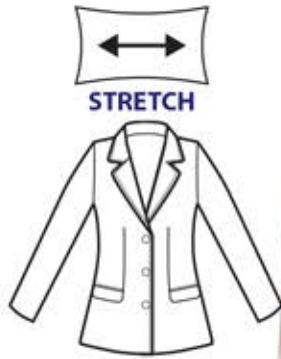

**027802
GIACCA PORTLAND
STRETCH
LANA FODERATA**
44% wool • 54% polyester
2% spandex - 180 gr/m²
XS • S • M • L • XL • XXL
BLU

**032402
GONNA LOSANNA
STRETCH LANA FODERATA**
44% wool • 54% polyester
2% spandex - 180 gr/m²
XS • S • M • L • XL • XXL
BLU

**024402
PANTALONE TRENDY
STRETCH LANA**
44% wool • 54% polyester
2% spandex - 180 gr/m²
40 • 42 • 44 • 46 • 48 • 50 • 52 • 54 • 56
BLU