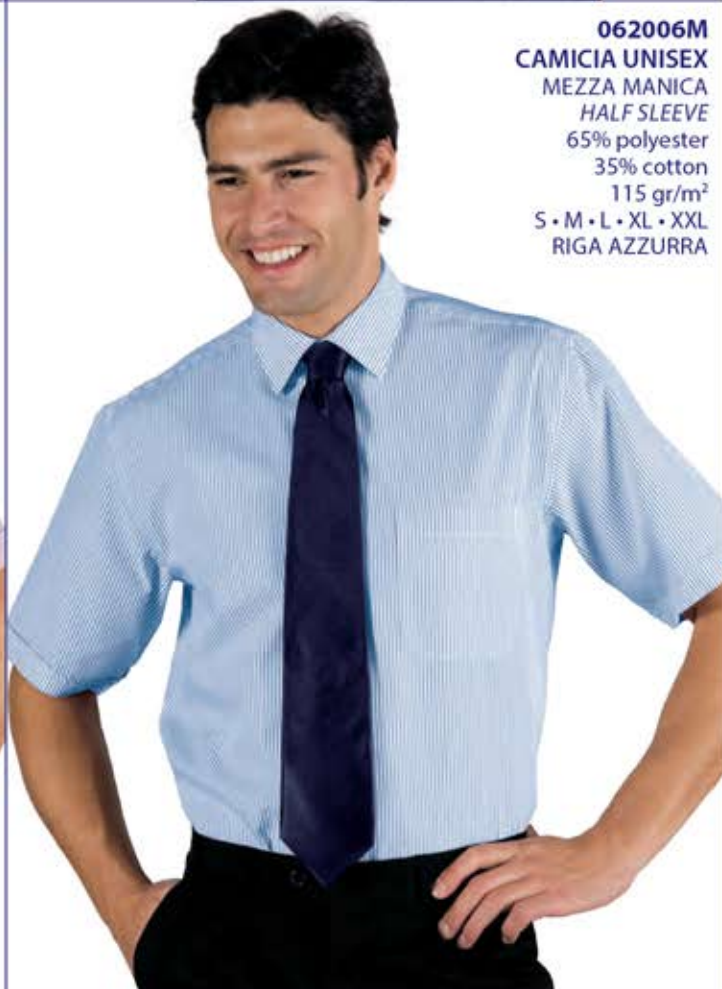

**062003M**  
**CAMICIA UNISEX**  
MEZZA MANICA  
HALF SLEEVE  
65% polyester  
35% cotton  
115 gr/m<sup>2</sup>  
S • M • L • XL • XXL  
RIGA BORDEAUX

**062006M**  
**CAMICIA UNISEX**  
MEZZA MANICA  
HALF SLEEVE  
65% polyester  
35% cotton  
115 gr/m<sup>2</sup>  
S • M • L • XL • XXL  
RIGA AZZURRA