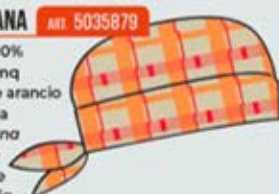

poly 100%
150gr/mq
home turtle
Bandana
home
turtle

BANDANA

ART. 5035879

poly 100%
150gr/mq
vintage arancio
fantasia
Bandana
orange
Vintage
fantasia

BANDANA

ART. 5035865

poly 100%
150gr/mq
love pets
Bandana
love
pets