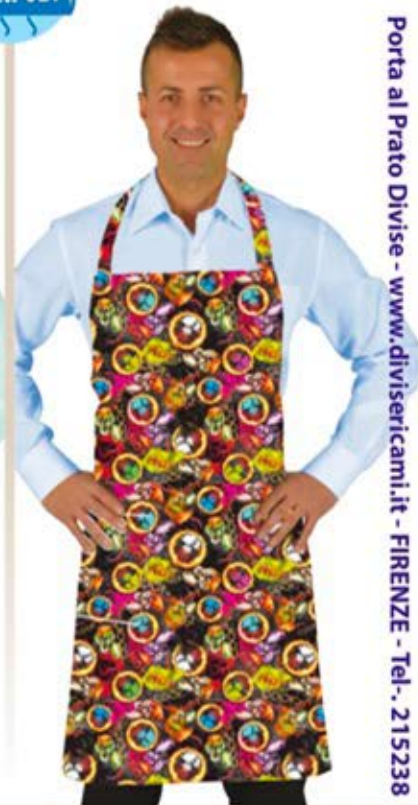

Collection • PREVIEW 2022 - 2023 • Fantasy Cooking
IN PACCHI DA 5 PZ. E MULTIPLI

Porta al Prato Divide - www.divisericami.it - FIRENZE - Tel.- 215238

Porta al Prato Divide - www.divisericami.it - FIRENZE - Tel.- 215238

GREMBIULE JERRY ART 0361937

90X75 c/pettorina, c/tasca a destra
poly 100% - 150 gr/mq fantasia Leopard
Bib apron Jerry 90x75 with pocket
Leopard fantasy
Taglia unica - Unisex

GREMBIULE JERRY ART 0361938

90X75 c/pettorina, c/tasca a destra
poly 100% - 150 gr/mq fantasia Pink Leopard
Bib apron Jerry 90x75 with pocket
Pink Leopard fantasy
Taglia unica - Unisex

GREMBIULE JERRY ART 0361939

90X75 c/pettorina, c/tasca a destra
poly 100% - 150 gr/mq fantasia Blue Leopard
Bib apron Jerry 90x75 with pocket
Blue Leopard fantasy
Taglia unica - Unisex

GREMBIULE JERRY ART 0361995

90X75 c/pettorina, c/tasca a destra
poly 100% - 150 gr/mq fantasia Scary Cooking
Bib apron Jerry 90x75 with pocket
Scary Cooking fantasy
Taglia unica - Unisex