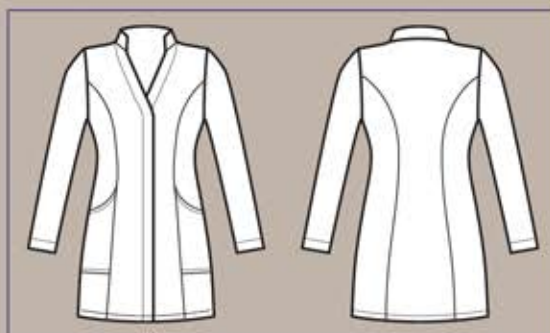

008460
CASACCA VERACRUZ
100% polyester Bohème
180 gr/m²
S • M • L • XL • XXL
BIANCO

**BOTTONI A
PRESSIONE
SNAPS**