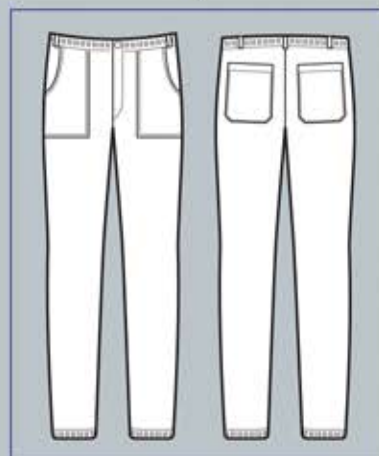

064600F
PANTALONE RICHMOND
97% cotton • 3% spandex
210 gr/m²
S • M • L • XL • XXL
BIANCO

**SUPER
STRETCH**