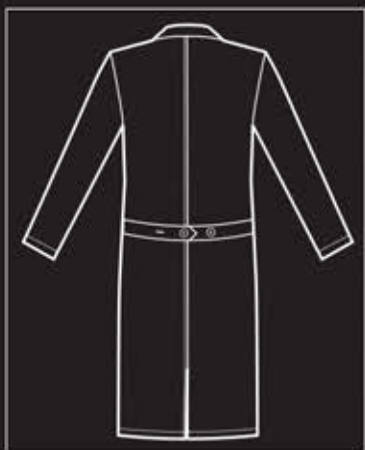

SATIN NO IRON

PER CHI VUOLE IL COTONE
MA NON SI ACCONTENTA

FOR THOSE WHO WANT COTTON
BUT AT THE SAME TIME WANT MORE