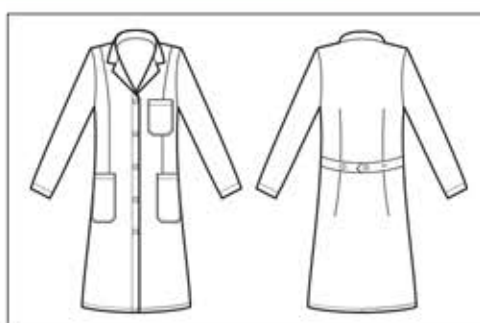

008200
CAMICE VICHY
100% cotton
190 gr/m²
XS • S • M • L • XL • XXL
BIANCO