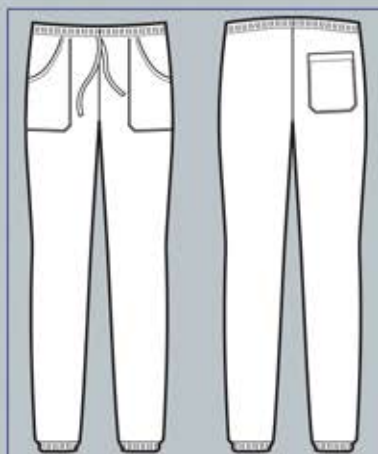

**PANTAGIAFFA UNISEX
SUPER STRETCH**

044879
PANTAGIAFFA
97% cotton
3% spandex
210 gr/m²
S • M • L • XL • XXL
NERO

044878
PANTAGIAFFA
97% cotton
3% spandex
210 gr/m²
S • M • L • XL • XXL
BIANCO

**SUPER
STRETCH**

**PANTALACCIO UNISEX
SUPER STRETCH**

044079
PANTALACCIO
97% cotton
3% spandex
210 gr/m²
S • M • L • XL • XXL
NERO

044078
PANTALACCIO
97% cotton
3% spandex
210 gr/m²
S • M • L • XL • XXL
BIANCO

**SUPER
STRETCH**