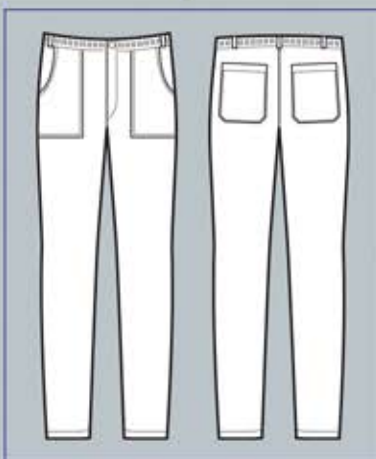

064600
PANTALONE VERMONT
97% cotton • 3% spandex
210 gr/m²
S • M • L • XL • XXL
BIANCO

**SUPER
STRETCH**