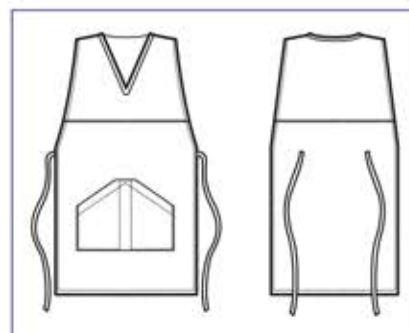

010100
PONCHO A V
65% polyester
35% cotton
195 gr/m²
BIANCO