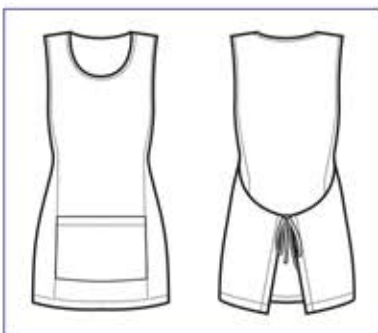

013221
PAPEETE
100% polyester
220 gr/m²
SMOKE