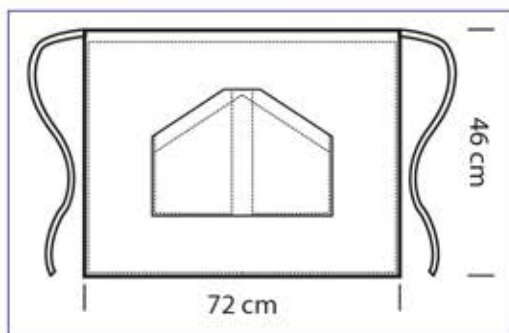

ORLEANS COLOURS

cm 72 x 46 - ONE SIZE