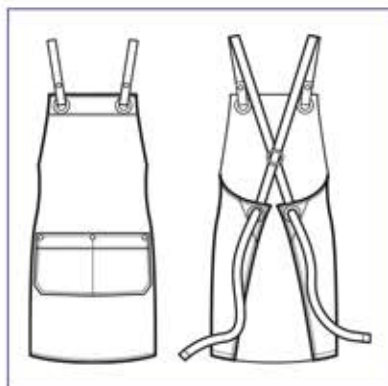

Tessuto / Fabric
CORDA

MILFORD
COLOURS

NEW

088841
MILFORD
100% cotton
220 gr/m²
BLACK JEANS

088877
MILFORD
100% cotton
220 gr/m²
JEANS

Tessuto / Fabric
NATURAL

NEW

**088816
MILFORD**
100% polyester
220 gr/m²
NATURAL