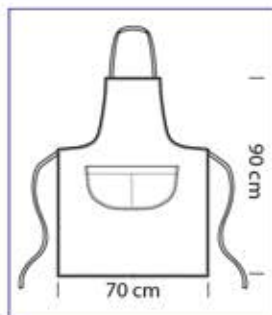

087095
65% polyester
35% cotton
195 gr/m²
MAORI 95