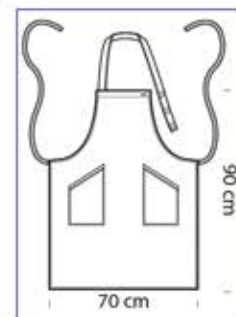

088003
GREMBIULE
CHAMPAGNE
100% polyester
220 gr/m²
BORDEAUX