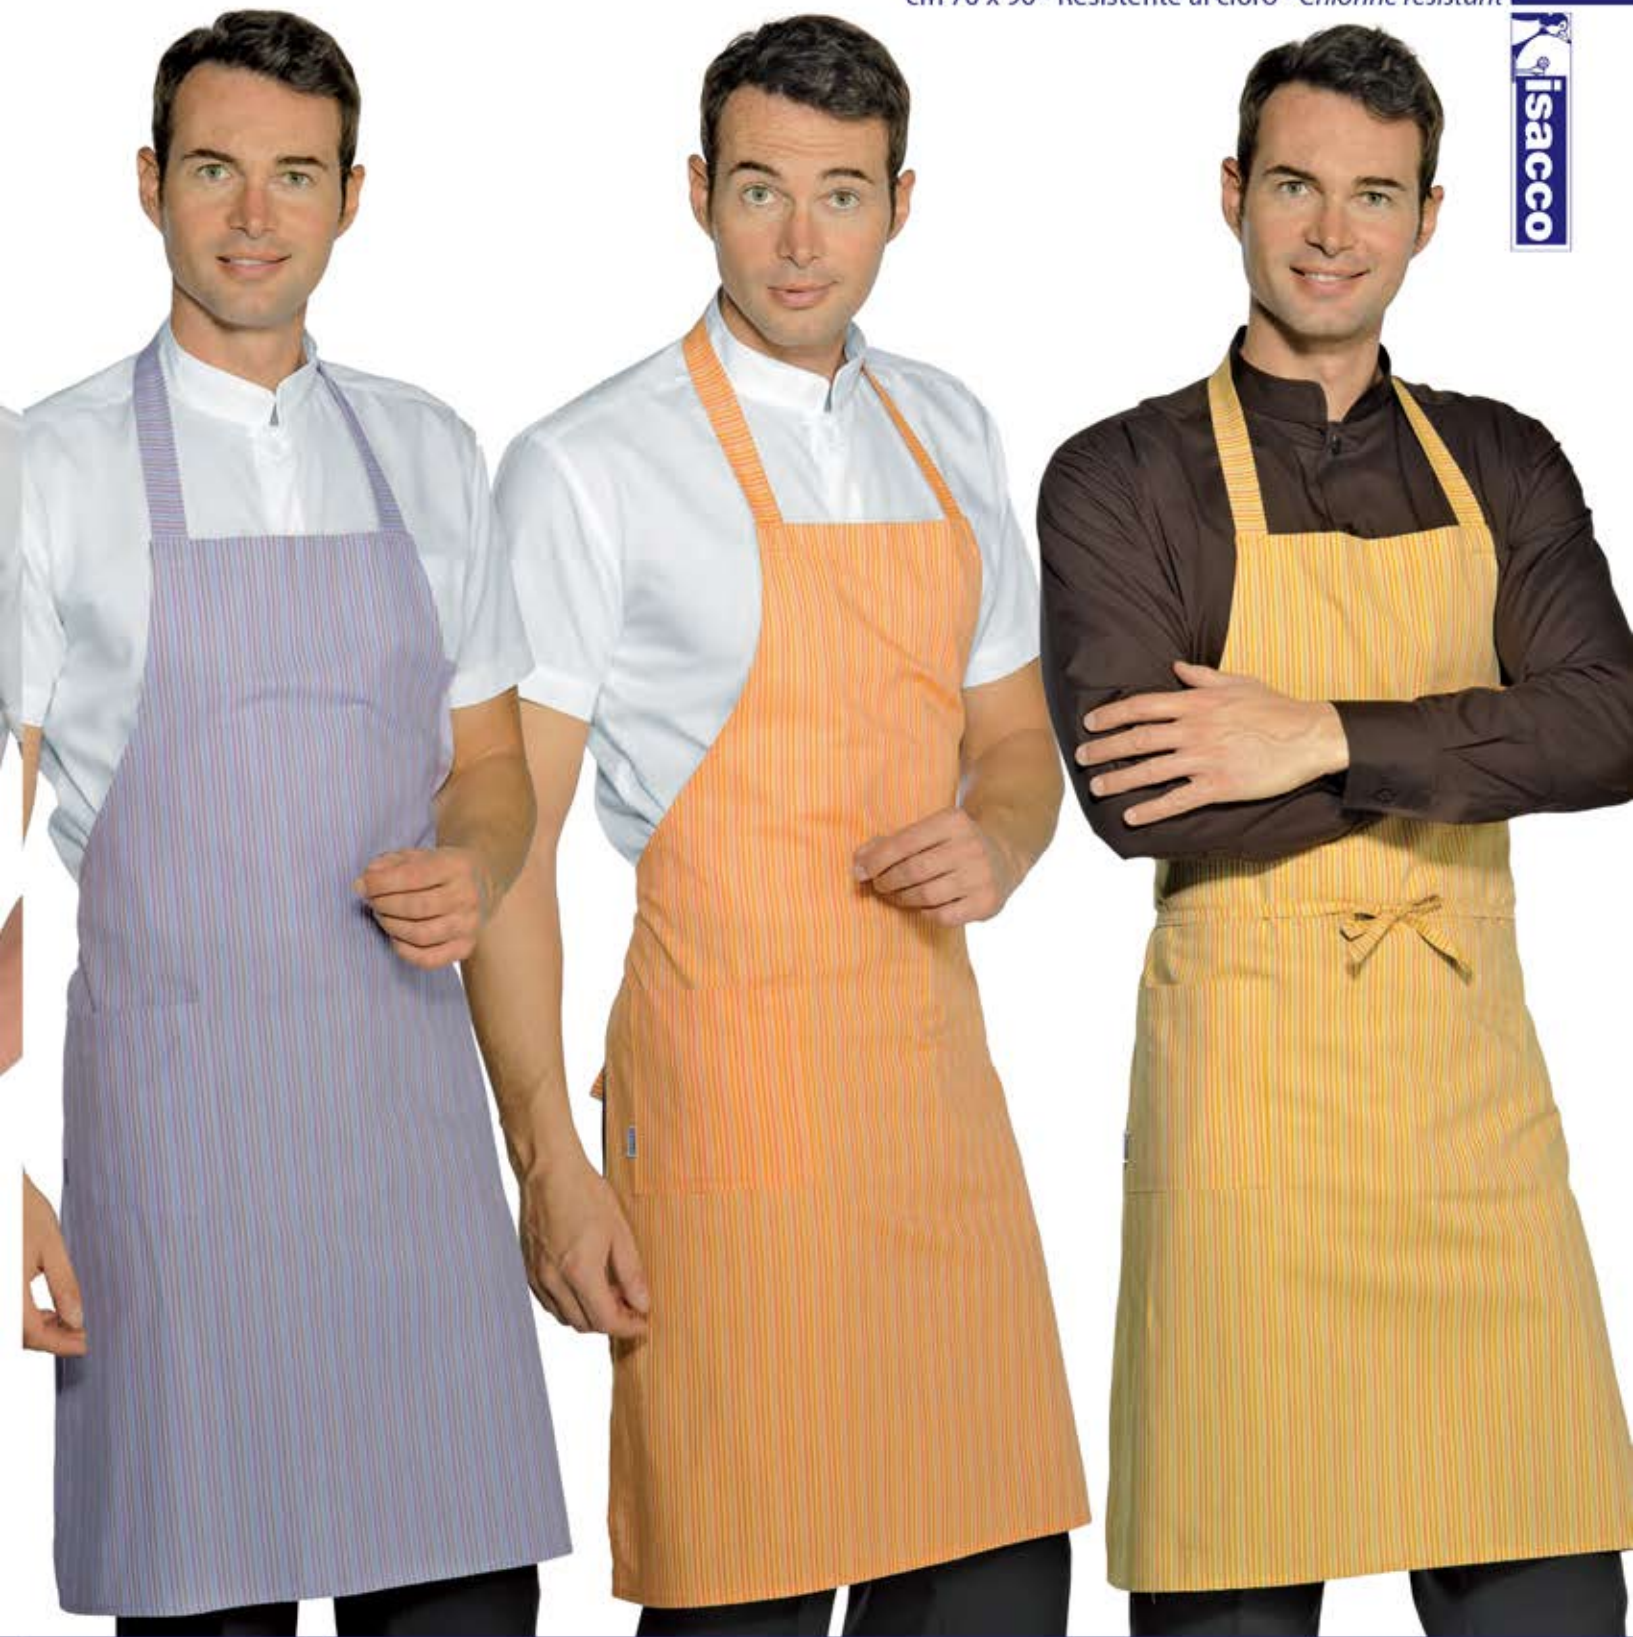

PETTORINA COLOURS

cm 70 x 90 - Resistente al cloro - Chlorine resistant

087056
PETTORINA
100% cotton
(chlorine resistant)
RIGA LILLA

087058
PETTORINA
100% cotton
(chlorine resistant)
RIGA ALBICOCCA

087059
PETTORINA
100% cotton
(chlorine resistant)
RIGA SOLE