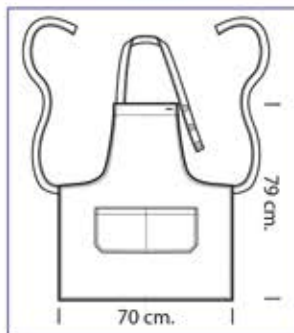

087403
RODI
65% polyester
35% cotton
195 gr/m²
BORDEAUX

087477
RODI
100% cotton
220 gr/m²
JEANS