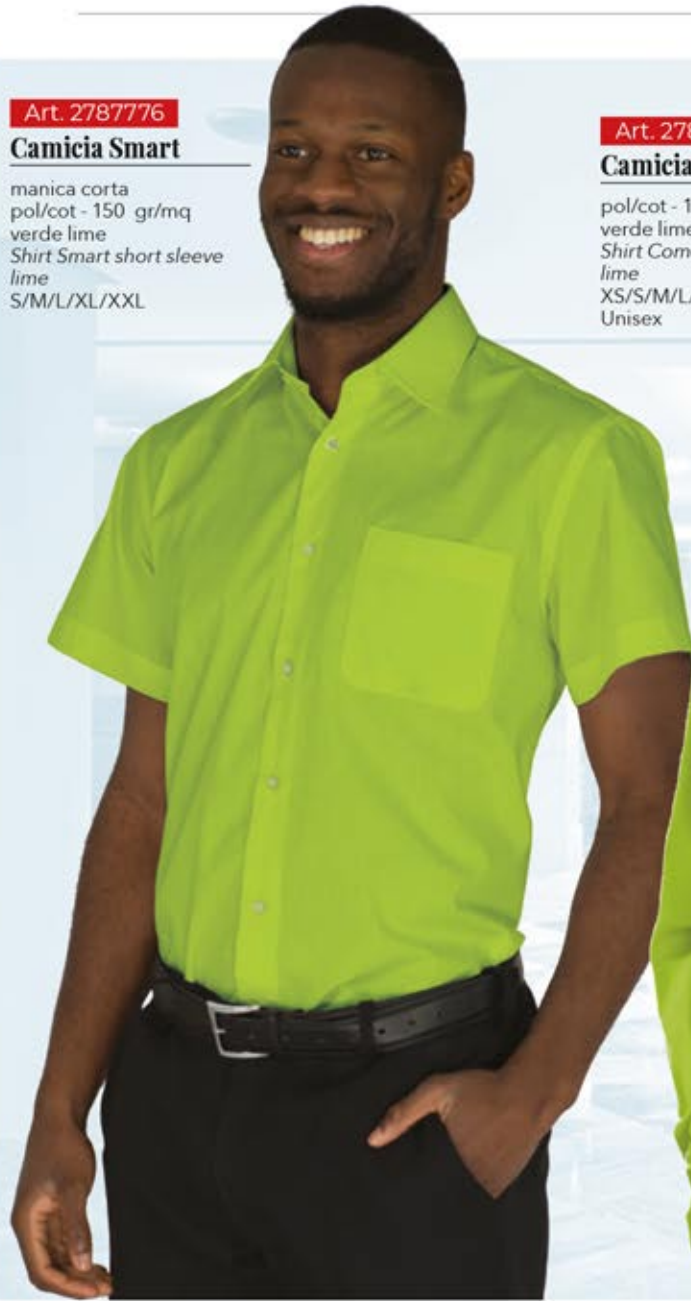

Art. 2787776

Camicia Smart

manica corta
pol/cot - 150 gr/mq
verde lime
Shirt Smart short sleeve
lime
S/M/L/XL/XXL