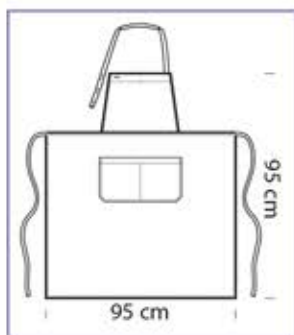

087318
DAYTONA
65% polyester
35% cotton
195 gr/m²
cm 95 x 95
NERO + PASTA

087303
DAYTONA
65% polyester
35% cotton
195 gr/m²
cm 95 x 95
BORDEAUX

087301
DAYTONA
65% polyester
35% cotton
195 gr/m²
cm 95 x 95
NERO