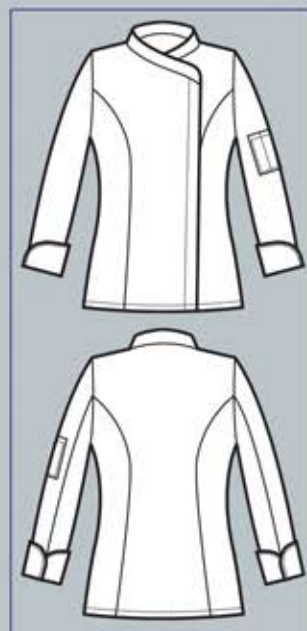

057750
GIACCA LADY SNAPS
97% cotton • 3% spandex - 136 gr/m²
S • M • L • XL • XXL
BIANCO

**SUPER STRETCH
EXTRA LIGHT**

**BOTTONI A
PRESSIONE
SNAPS**