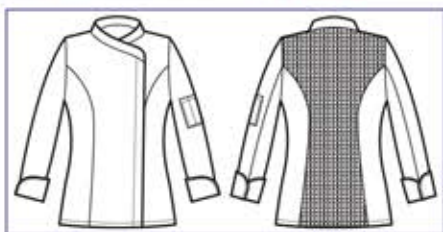

**Back side with net microfor to ease
the movement and to improve
perspiration**

**SUPER DRY
LIGHT**

**057819
GIACCA LADY
ALASKA**
100% polyester
super dry light
85 gr/m²
S • M • L • XL •
XXL
NERO

**BOTTONI A
PRESSIONE
SNAPS**