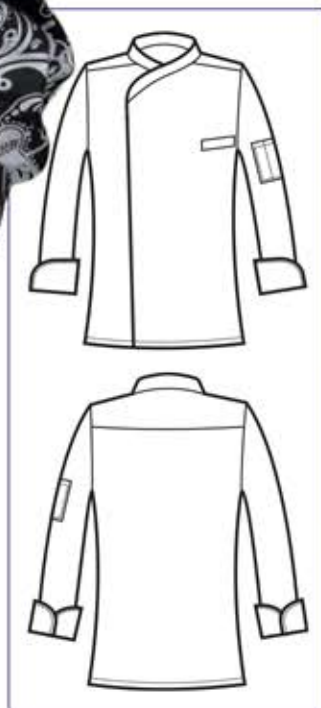

**GIACCA SNAPS
BILBAO**

**124176
BANDANA
SKULL 12**

**059376
GIACCA BILBAO**
100% cotton
190 gr/m²
S • M • L • XL • XXL
SKULL 12

**059376M
GIACCA BILBAO
MEZZA MANICA**
100% cotton
190 gr/m²
S • M • L • XL • XXL
SKULL 12