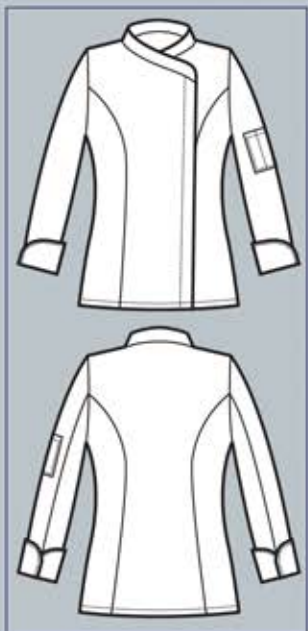

057751M
GIACCA LADY SNAPS
MEZZA MANICA
97% cotton
3% spandex
136 gr/m²
S • M • L • XL • XXL
NERO