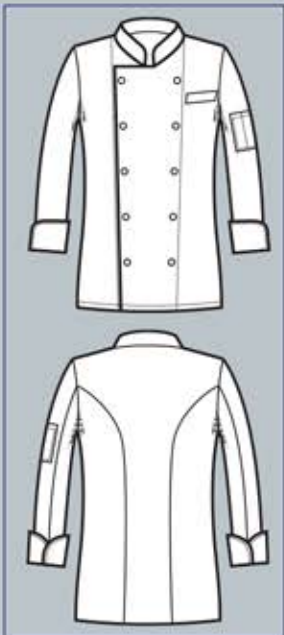

**SUPER STRETCH
EXTRA LIGHT**

057361
GIACCA
ALABAMA SLIM
EXTRA LIGHT
SUPER STRETCH
97% cotton
3% spandex
136 gr/m²
S • M • L • XL • XXL
NERO

**SUPER STRETCH
EXTRA LIGHT**

057361M
GIACCA ALABAMA SLIM
MEZZA MANICA
EXTRA LIGHT
SUPER STRETCH
97% cotton
3% spandex
136 gr/m²
S • M • L • XL • XXL
NERO