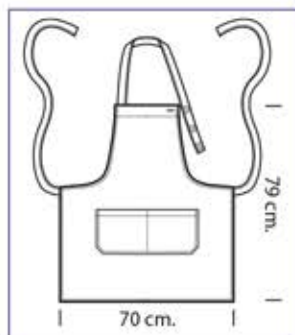

RODI COLOURS

cm 70 x 79

087401

RODI

65% polyester
35% cotton
195 gr/m²
NERO

087403

RODI

65% polyester
35% cotton
195 gr/m²
BORDEAUX