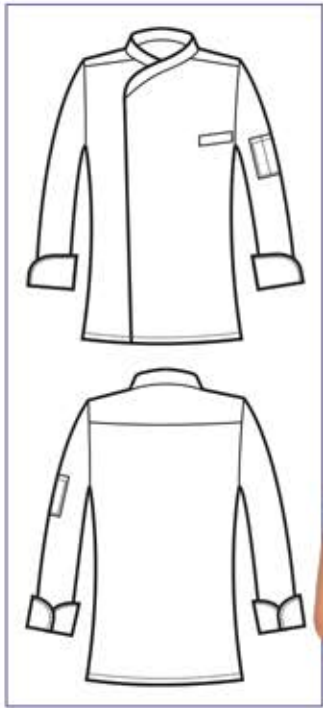

**124019
BANDANA
IGNIS**