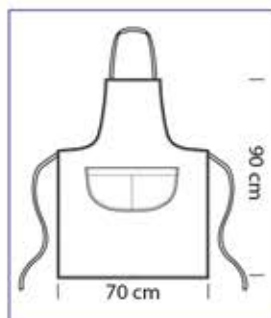

087095
65% polyester
35% cotton
195 gr/m²
MAORI 95