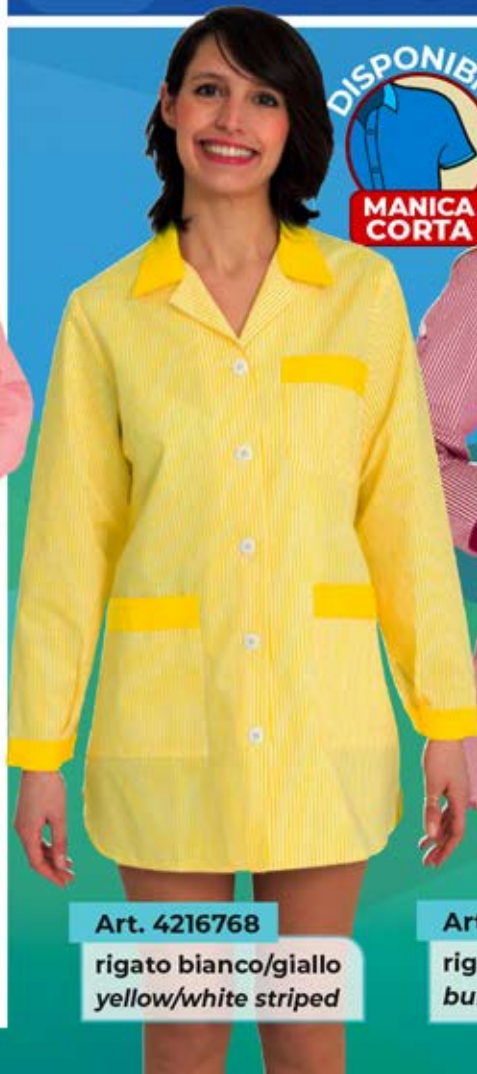

Art. 4216768
rigato bianco/giallo
yellow/white striped